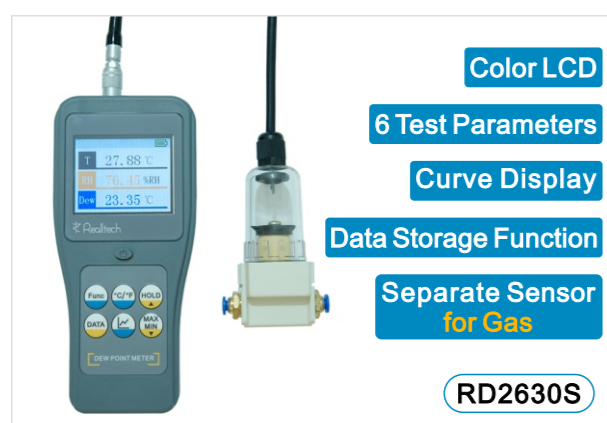

# High-accuracy Dew Point Meter

**Model** RD2630 (Integral)  
RD2630S (Separate)

## Introduction

It is a high-accuracy professional dew point meter. It is able to measure Ambient Temperature, Dew Point Temperature, Wet Bulb Temperature, Relative Humidity, Absolute Humidity, PPMv. It can quickly respond to temperature and humidity measurements in the industrial range. Widely used in Workshops, factories, warehouses, libraries, offices, computer rooms, laboratory and other temperature and humidity monitoring.

## Features

- Large color LCD with display. It can display multiple values at the same time.
- The backlight brightness can be adjusted.
- Temperature unit (°C/°F).
- 0.01 resolution, high accuracy.
- With measurement graph display function.
- With data storage and view functions.
- With Maximum and minimum values function.
- With the displayed values hold function.
- With battery indication function.
- With automatic power off function.
- Integral Sensor has better stability.
- Separate Sensor is designed for gas measurement.